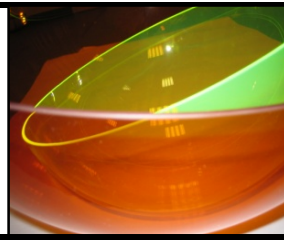

**CAST ACRYLIC DOMES  
CLEAR**  
with unpolished edges  
nearly 20 mm edge

CAST ACRYLIC CLEAR DOMES

ART. CODE	DIAMETER mm	PRICE euro/each thickness mm.3	PRICE euro/each thickness mm.5
* CUP080/	80	€ 12,37	€ 15,47
CUP100/	100	€ 12,37	€ 15,47
* CUP160/	160	€ 13,99	€ 17,54
* CUP170/	170	€ 13,99	€ 17,54
* CUP180/	180	€ 13,99	€ 17,54
CUP200/	200	€ 15,03	€ 18,81
* CUP215/	215	€ 15,03	€ 18,81
* CUP220/	220	€ 15,47	€ 19,36
CUP253/	253	€ 16,53	€ 20,71
* CUP270/	270	€ 16,92	€ 21,15
* CUP280/	280	€ 16,92	€ 21,15
CUP300/	300	€ 17,37	€ 21,53
* CUP340/	340	€ 19,70	€ 24,65
* CUP380/	380	€ 23,60	€ 30,10
CUP400/	400	€ 23,60	€ 30,11
* CUP450/	450	€ 30,50	€ 38,43
CUP500/	500	€ 30,50	€ 38,43
* CUP570/	570	€ 31,74	€ 40,06
CUP600/	600	€ 31,74	€ 40,06
CUP700/	700	-	€ 102,12
CUP750/	750	-	€ 102,12
* CUP810/	810	-	€ 102,12
CUP1000/B	1000	-	€ 258,62
CUP1200/B	1200	-	€ 465,89
* CUP1300/B	1300	-	€ 904,26
* CUP1600/B	1600	-	€ 973,88
* CUP1700/B	1700	-	€ 1.029,53
* CUP1800/B	1800	-	€ 1.118,57
* CUP1900/B	1900	-	€ 1.140,83

On request: opal + 10%

On request: coloured + 15%

On request: with polished edges + 10%

On request: diameters marked with \*

Please note: from 1000 to 1900 mm diameter, domes are only with 40 mm edge

please specify in the article code after / if you want dome with edge, adding letter B